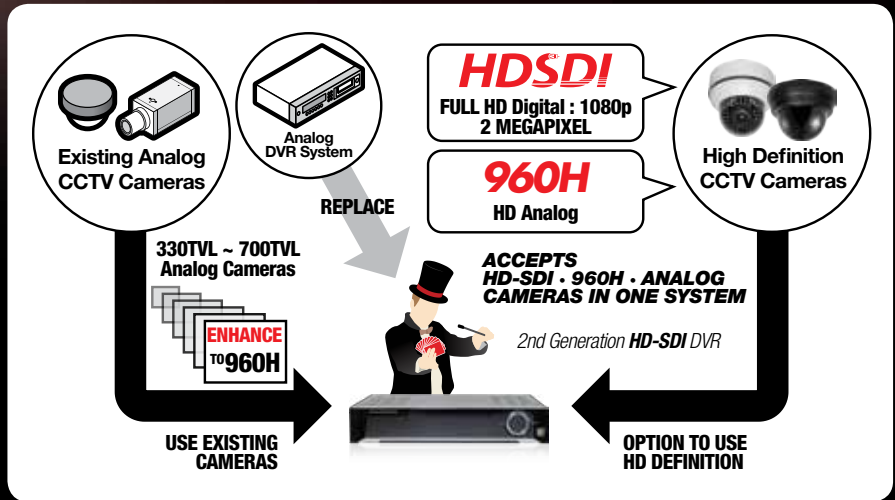

HOW THIS DVR WORKS

- Full Gui With Alpha Blending
- Individual Setting Of Resolution, Frame Rates And Picture Quality
- Instant Replay
- Digital Zoom (Live & Playback)
- Mouse Control
- Weekly Scheduler With Holiday By 10 Minutes Setting
- Covert, Disable And Private Function Of Cameras
- Motion Detection With 352 Area Settings
- Relay Alarm Output
- Ptz Control By Rs-485
- Daylight Saving Time And Network Time Setting
- Multi User Authority Up To 8 Users
- De-Interlacer Upon Live And Playback
- 22 Languages With Full Graphic
- Individual Network Port Setting
- Auto Deletion
- Import And Export The Configuration
- Mirroring
- Pos Interface
- Dual Codec Engine For Independent Video Transmission
- Interactive Setup via Network