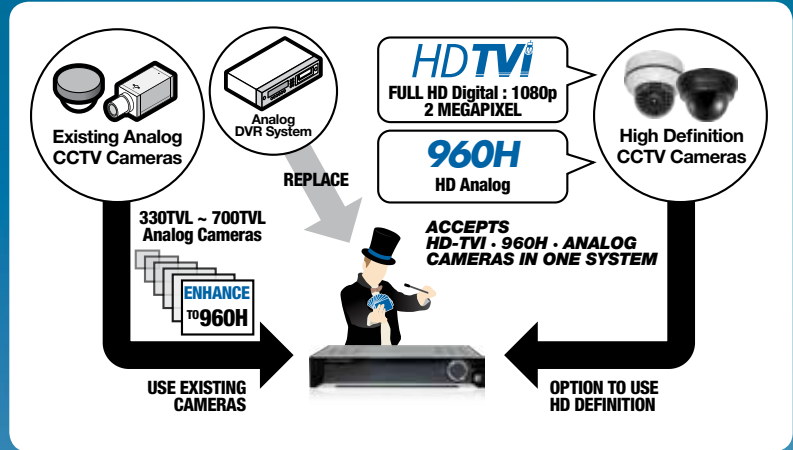

HOW IT WORKS

FREE
DDNS SERVICE

HDMI
OUTPUT

- Full Gui With Alpha Blending
- Individual Setting Of Resolution, Frame Rates And Picture Quality
- Instant Replay
- Digital Zoom (Live & Playback)
- Mouse Control
- Weekly Scheduler With Holiday By 10 Minutes Setting
- Covert, Disable And Private Function Of Cameras
- Motion Detection With 352 Area Settings
- Relay Alarm Output
- PTZ Control By RS-485
- Daylight Saving Time And Network Time Setting
- Multi-User Authority Up To 8 Users
- De-Interlacer Upon Live And Playback
- 22 Languages With Full Graphic
- Individual Network Port Setting
- Auto Deletion
- Import And Export The Configuration
- Mirroring
- POS Interface
- Dual Codec Engine For Independent Video Transmission
- Interactive Setup via Network