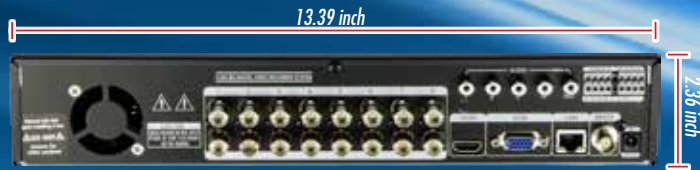

WHAT IS THIS TECHNOLOGY?

This Technology is designed to adopt various video signal types in a single Digital Video Recorder. In other words, any past generation analog CCTV cameras you own, high definition digital CCTV- cameras will work seamlessly with the DVR.

- Automatically Detects Analog / 960H / HD-TVI Camera
- H.264 High Compression CODEC
- Programmable Spot Out
- iPhone® Android® Remote View App Available
- Crystal Clear 1080p Live Video Quality
- Dual Streaming
- Mac CMS Application
- POS Interface Ready
- RS-485 for PTZ Control
- Free DDNS Support

REAR PANEL

16CH